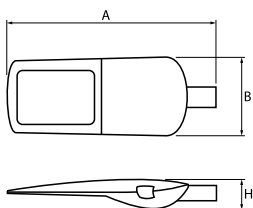

Product: STREETPARK SMALL LED PREMIUM HO 15000 STREET-S E IP66 21 740

Index: 19.3177.0015.21

Description

Powder painted aluminum cast housing highly weather proof. Luminaire is equipped with adjustable handle designed for mounting on posts and arms of 60 mm diameter. Level of tightness IP66. Diffuser is made of hardened glass. Following color temperatures are available: 4000 K. It is possible to program an autonomous multi-level or manual power reduction for specific customer needs by using a specialized power supply in the luminaire.

Product information

Category	Outdoor luminaires
Family	STREETPARK SMALL LED PREMIUM
Name	STREETPARK SMALL LED PREMIUM HO 15000 STREET-S E IP66 21 740
Index	19.3177.0015.21

Light and electrical data

Light source	LED
Luminous flux LED [lm]	15350
LED power [W]	99
Luminaire luminous flux [lm]	13005
Power of luminaire [W]	111
Luminaire's light efficiency [lm/W]	117,2
Color of the light [K]	4000
CRI	>70
SDCM (LED sources)	5
Beam angle [°]	street light distribution
Protection against electric shock	I
Protection degree	IP66
Voltage	220..240 V, 50..60 Hz
Lifetime of LED sources [h]	54000
Lx/By	L80/B10
Operating temperature range [°C]	-40 ÷ 40
Driver	standard on/off (E)
Power factor cos φ	>0,95
Circuit load capacity	6 (B10), 10 (B16), 10 (C10), 17 (C16)

Mechanical data

Assembly	mounted on poles
Material	aluminum
Color	RAL 9006 (grey)
Diffuser	hardened transparent glass
Impact resistant	IK09
Dimensions [mm]	620 x 260 x 188

A graph of light