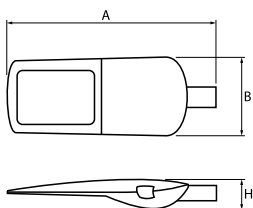

Product: STREETPARK SMALL LED PREMIUM HO 8000 STREET-S E IP66 21 740

Index: 19.3177.0005.21

Description

Powder painted aluminum cast housing highly weather proof. Luminaire is equipped with adjustable handle designed for mounting on posts and arms of 60 mm diameter. Level of tightness IP66. Diffuser is made of hardened glass. Following color temperatures are available: 4000 K. It is possible to program an autonomous multi-level or manual power reduction for specific customer needs by using a specialized power supply in the luminaire.

Product information

Category	Outdoor luminaires
Family	STREETPARK SMALL LED PREMIUM
Name	STREETPARK SMALL LED PREMIUM HO 8000 STREET-S E IP66 21 740
Index	19.3177.0005.21

Light and electrical data

Light source	LED
Luminous flux LED [lm]	7675
LED power [W]	49
Luminaire luminous flux [lm]	6502
Power of luminaire [W]	55
Luminaire's light efficiency [lm/W]	118,2
Color of the light [K]	4000
CRI	>70
SDCM (LED sources)	5
Beam angle [°]	street light distribution
Protection against electric shock	I
Protection degree	IP66
Voltage	220..240 V, 50..60 Hz
Lifetime of LED sources [h]	54000
Lx/By	L70/B10
Operating temperature range [°C]	-40 ÷ 40
Driver	standard on/off (E)
Power factor cos φ	>0,95
Circuit load capacity	6 (B10), 11 (B16), 11 (C10), 18 (C16)

Mechanical data

Assembly	mounted on poles
Material	aluminum
Color	RAL 9006 (grey)
Diffuser	hardened transparent glass
Impact resistant	IK09
Dimensions [mm]	620 x 260 x 188

A graph of light