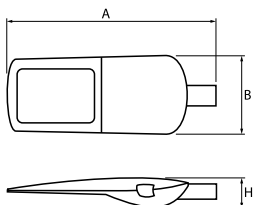

Product: STREETPARK S LED PREMIUM HO 11000 STREET-S E IP66 22 757

Index: 19.3175.0005.22

Description

Powder painted aluminum cast housing highly weather proof. Luminaire is equipped with adjustable handle designed for mounting on posts and arms of 60 mm diameter. Level of tightness IP66. Diffuser is made of hardened glass. Following color temperatures are available: 5700 K. It is possible to program an autonomous multi-level or manual power reduction for specific customer needs by using a specialized power supply in the luminaire. The luminaires have overvoltage protection as standard based on the functionality of the power supplies. Optionally, the luminaires can be equipped with an additional voltage surge protector that does not require interference during the assembly and disassembly of the power supply system. *Selected luminaire variants are available with ENEC certificate.

Product information

Category	Outdoor luminaires
Family	STREETPARK S LED PREMIUM
Name	STREETPARK S LED PREMIUM HO 11000 STREET-S E IP66 22 757
Index	19.3175.0005.22

Light and electrical data

Light source	LED
Luminous flux LED [lm]	11175
LED power [W]	76
Luminaire luminous flux [lm]	8535
Power of luminaire [W]	83
Luminaire's light efficiency [lm/W]	102,8
Color of the light [K]	5700
CRI	>70
SDCM (LED sources)	5
Beam angle [°]	street light distribution
Protection against electric shock	I
Protection degree	IP66
Voltage	220..240 V, 50..60 Hz
Lifetime of LED sources [h]	60000
Lx/By	L70/B10
Operating temperature range [°C]	-40 ÷ 40
Driver	standard on/off (E)
Power factor cos φ	>0,95
Circuit load capacity	6 (B10), 10 (B16), 10 (C10), 17 (C16)

Mechanical data

Assembly	mounted on poles
Material	aluminum
Color	RAL 9007 (dark gray)
Diffuser	hardened transparent glass
Impact resistant	IK09
Weight [kg]	5,1
Dimensions [mm]	628 x 266 x 99

A graph of light