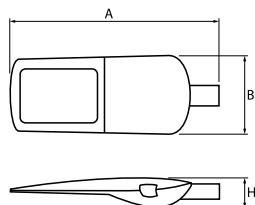

Product: STREETPARK M LED PREMIUM HE 10000 STREET-S E IP66 22 757

Index: 19.3174.0005.22

Description

Powder painted aluminum cast housing highly weather proof. Luminaire is equipped with adjustable handle designed for mounting on posts and arms of 60 mm diameter. Level of tightness IP66. Diffuser is made of hardened glass. Following color temperatures are available: 5700 K. It is possible to program an autonomous multi-level or manual power reduction for specific customer needs by using a specialized power supply in the luminaire. The luminaires have overvoltage protection as standard based on the functionality of the power supplies. Optionally, the luminaires can be equipped with an additional voltage surge protector that does not require interference during the assembly and disassembly of the power supply system. *Selected luminaire variants are available with ENEC certificate.

Product information

Category	Outdoor luminaires
Family	STREETPARK M LED PREMIUM
Name	STREETPARK M LED PREMIUM HE 10000 STREET-S E IP66 22 757
Index	19.3174.0005.22

Light and electrical data

Light source	LED
Luminous flux LED [lm]	10574
LED power [W]	63
Luminaire luminous flux [lm]	8076
Power of luminaire [W]	71
Luminaire's light efficiency [lm/W]	113,7
Color of the light [K]	5700
CRI	>70
SDCM (LED sources)	5
Beam angle [°]	street light distribution
Protection against electric shock	I
Protection degree	IP66
Voltage	220..240 V, 50..60 Hz
Lifetime of LED sources [h]	60000
Lx/By	L70/B10
Operating temperature range [°C]	-40 ÷ 40
Driver	standard on/off (E)
Power factor cos φ	>0,95
Circuit load capacity	6 (B10), 10 (B16), 10 (C10), 17 (C16)

Mechanical data

Assembly	mounted on poles
Material	aluminum
Color	RAL 9007 (dark gray)
Diffuser	hardened transparent glass
Impact resistant	IK09
Weight [kg]	5,2
Dimensions [mm]	718 x 311 x 103

A graph of light