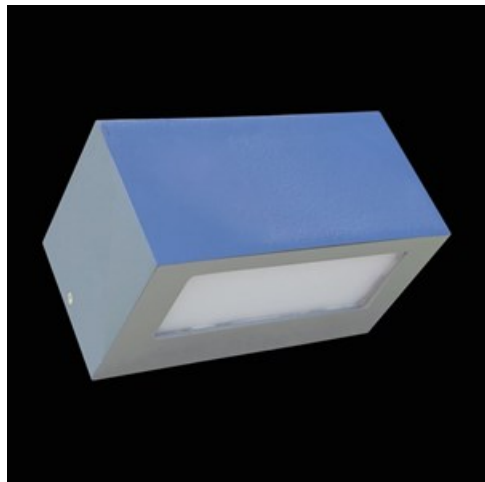

Product: KUBIK WALL ECO LED UP OR DOWN 2X GU10 IP54 34

Index: 19.3165.0006.34

Description

Luminaire for removable LED sources, called Retrofit, matching the GU10 holder. The body is made of aluminum painted with a special facade paint resistant to weather conditions. PMMA opal. Very easy assembly and access to the interior. Recommended for balconies lighting.

Product information

Category	Outdoor luminaires
Family	KUBIK WALL ECO LED IP54
Name	KUBIK WALL ECO LED UP OR DOWN 2X GU10 IP54 34
Index	19.3165.0006.34

Light and electrical data

Light source	RETROFIT GU10 (not included)
Luminous flux LED [lm]	depending on applied light source
LED power [W]	depending on applied light source
Luminaire luminous flux [lm]	depending on applied light source
Power of luminaire [W]	depending on applied light source
Luminaire's light efficiency [lm/W]	depending on applied light source
Color of the light [K]	depending on applied light source
CRI	depending on applied light source
SDCM (LED sources)	depending on applied light source
Beam angle [°]	(C0-C180) / (C90-C270) - 111,4° / 111,4°
Protection against electric shock	I
Protection degree	IP54
Voltage	220..240 V, 50..60 Hz
Lifetime of LED sources [h]	depending on applied light source
Lx/By	depending on applied light source
Driver	none

Mechanical data

Assembly	mounted on wall
Material	aluminum
Color	RAL 9016 (white)
Diffuser	PMMA opal
Weight [kg]	1,03
Dimensions [mm]	200 x 120 x 100

A graph of light