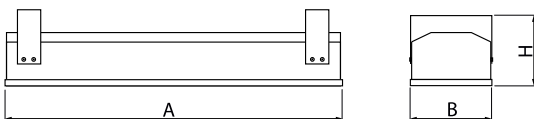

Product information

Category	Outdoor luminaires
Family	ATENA LINE NEW OUTDOOR LED
Name	ATENA LINE NEW OUTDOOR LED 36000 SH ASY E IP65 04 850
Index	19.3138.0037.04

Light and electrical data

Light source	LED
Luminous flux LED [lm]	37819
LED power [W]	208
Luminaire luminous flux [lm]	27850
Power of luminaire [W]	210
Luminaire's light efficiency [lm/W]	132,6
Color of the light [K]	5000
CRI	>80
SDCM (LED sources)	3
Beam angle [°]	asymmetric light distribution - Imax=-54°
Protection against electric shock	I
Protection degree	IP65
Voltage	220..240 V, 50..60 Hz
Lifetime of LED sources [h]	83000
Lx/By	L90/B10
Operating temperature range [°C]	-25 ÷ 40
Driver	standard on/off (E)
Power factor cos φ	>0,95
Circuit load capacity	7 (B10), 11 (B16), 7 (C10), 11 (C16)

Mechanical data

Assembly	mounted on poles; directly mounted to ceiling construction or surface mounted on slings
Material	aluminum
Color	RAL 9005 (black)
Diffuser	SH (transparent hardened glass)
Impact resistant	IK08
Weight [kg]	7,83
Dimensions [mm]	680 x 201 x 150