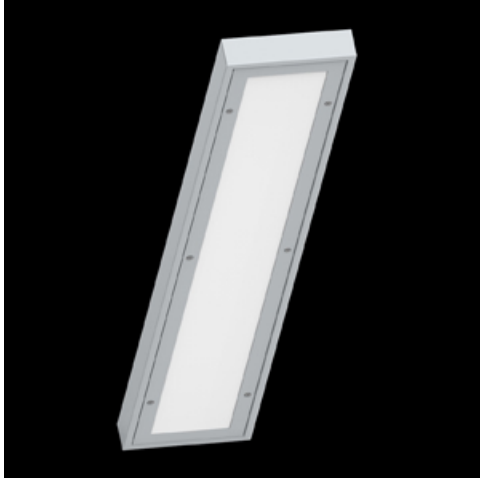

Product: RUBIN SPORT NEW LED 24000 PC-T MICRO-PRM IP44 STRONG EDD 34 840 / 1190X220

Index: 19.3135.0024.34

Description

Surface mounted luminary dedicated for sports halls, gyms and schools. The body is made of powder-coated steel sheet. The luminaire is equipped with a PC and PMMA diffuser (with a microprismatic structure) with an additional stiffening mount, which does not require a protective grid.

Product information

Category	Industrial luminaires
Family	RUBIN SPORT NEW LED
Name	RUBIN SPORT NEW LED 24000 PC-T MICRO-PRM IP44 STRONG EDD 34 840 / 1190X220
Index	19.3135.0024.34

Light and electrical data

Mechanical data

Assembly	surface mounted on ceiling
Material	steel sheet
Color	RAL 9016 (white)
Diffuser	PC-T MICRO-PRM (transparent polycarbonate and micro-prismatic diffuser PMMA)
Impact resistant	IK10
Dimensions [mm]	1190 x 220 x 60