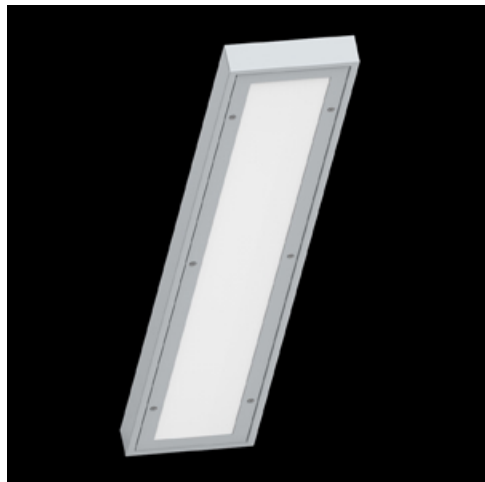

Product: RUBIN SPORT NEW LED 24000 PC-T MICRO-PRM IP44 STRONG EDD 34 830 / 1190X220

Index: 19.3135.0023.34

Description

Surface mounted luminaire dedicated for sports halls, gyms and schools. The body is made of powder-coated steel sheet. The luminaire is equipped with a PC and PMMA diffuser (with a microprismatic structure) with an additional stiffening mount, which does not require a protective grid.

Product information

Category	Industrial luminaires
Family	RUBIN SPORT NEW LED
Name	RUBIN SPORT NEW LED 24000 PC-T MICRO-PRM IP44 STRONG EDD 34 830 / 1190X220
Index	19.3135.0023.34

Light and electrical data

Mechanical data

Assembly	surface mounted on ceiling
Material	steel sheet
Color	RAL 9016 (white)
Diffuser	PC-T MICRO-PRM (transparent polycarbonate and micro-prismatic diffuser PMMA)
Impact resistant	IK10
Dimensions [mm]	1190 x 220 x 60