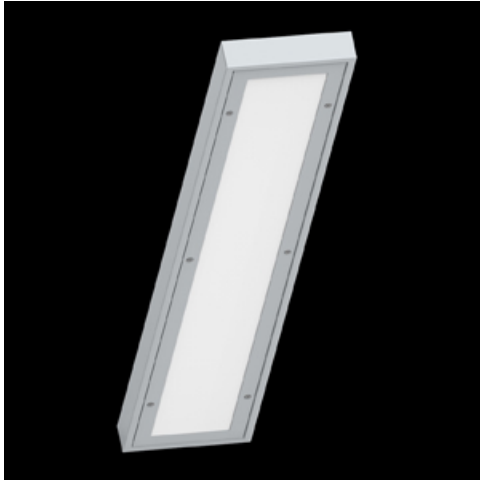

Product: RUBIN SPORT NEW LED 24000 PC-T MICRO-PRM IP44 STRONG E 34 830 / 1190X220

Index: 19.3135.0021.34

Description

Surface mounted luminary dedicated for sports halls, gyms and schools. The body is made of powder-coated steel sheet. The luminaire is equipped with a PC and PMMA diffuser (with a microprismatic structure) with an additional stiffening mount, which does not require a protective grid.

Product information

Category	Industrial luminaires
Family	RUBIN SPORT NEW LED
Name	RUBIN SPORT NEW LED 24000 PC-T MICRO-PRM IP44 STRONG E 34 830 / 1190X220
Index	19.3135.0021.34

Light and electrical data

Light source	LED
Luminous flux LED [lm]	24156
LED power [W]	153
Luminaire luminous flux [lm]	16660
Power of luminaire [W]	171
Luminaire's light efficiency [lm/W]	97,4
Color of the light [K]	3000
CRI	>80
SDCM (LED sources)	3
Beam angle [°]	(C0-C180) / (C90-C270) - 90,2° / 99,6°
Protection against electric shock	I
Protection degree	IP44
Voltage	220..240 V, 50..60 Hz
Lifetime of LED sources [h]	100000 (1) / 147000 (2)
Lx/By	L80/B10 (1) / L70/B50 (2)
Operating temperature range [°C]	5 ÷ 30
Driver	standard on/off (E)
Power factor cos φ	>0,95
Circuit load capacity	7 (B10), 11 (B16), 7 (C10), 11 (C16)

Mechanical data

Assembly	surface mounted on ceiling
Material	steel sheet
Color	RAL 9016 (white)
Diffuser	PC-T MICRO-PRM (transparent polycarbonate and micro-prismatic diffuser PMMA)
Impact resistant	IK10
Dimensions [mm]	1190 x 220 x 60