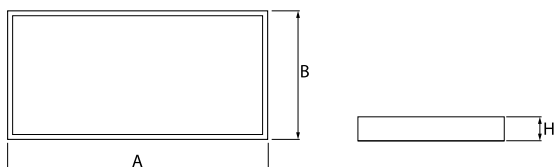

Light source	LED
Luminous flux LED [lm]	16104
LED power [W]	102
Luminaire luminous flux [lm]	11107
Power of luminaire [W]	114
Luminaire's light efficiency [lm/W]	97,4
Color of the light [K]	3000
CRI	>80
SDCM (LED sources)	3
Beam angle [°]	(C0-C180) / (C90-C270) - 90,2° / 99,6°
Protection against electric shock	I
Protection degree	IP44
Voltage	220..240 V, 50..60 Hz
Lifetime of LED sources [h]	100000 (1) / 147000 (2)
Lx/By	L80/B10 (1) / L70/B50 (2)
Operating temperature range [°C]	5 ÷ 30
Driver	DIM DALI (EDD)
Power factor cos φ	>0,95
Circuit load capacity	18 (B10), 32 (B16), 18 (C10), 32 (C16)

Mechanical data

Assembly	surface mounted on ceiling
Material	steel sheet
Color	RAL 9016 (white)
Diffuser	PC-T MICRO-PRM (transparent polycarbonate and micro-prismatic diffuser PMMA)
Impact resistant	IK10
Dimensions [mm]	1190 x 220 x 60