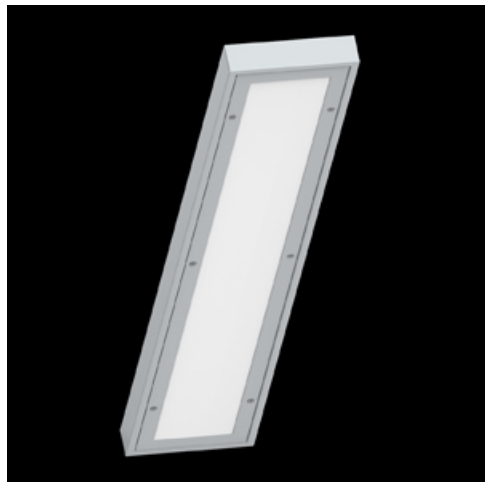

Product: RUBIN SPORT NEW LED 16000 PC-T MICRO-PRM IP44 STRONG EDD 34 830 / 1190X220

Index: 19.3135.0013.34

Description

Surface mounted luminary dedicated for sports halls, gyms and schools. The body is made of powder-coated steel sheet. The luminaire is equipped with a PC and PMMA diffuser (with a microprismatic structure) with an additional stiffening mount, which does not require a protective grid.

Product information

Category	Industrial luminaires
Family	RUBIN SPORT NEW LED
Name	RUBIN SPORT NEW LED 16000 PC-T MICRO-PRM IP44 STRONG EDD 34 830 / 1190X220
Index	19.3135.0013.34

Light and electrical data

Mechanical data

Assembly	surface mounted on ceiling
Material	steel sheet
Color	RAL 9016 (white)
Diffuser	PC-T MICRO-PRM (transparent polycarbonate and micro-prismatic diffuser PMMA)
Impact resistant	IK10
Dimensions [mm]	1190 x 220 x 60