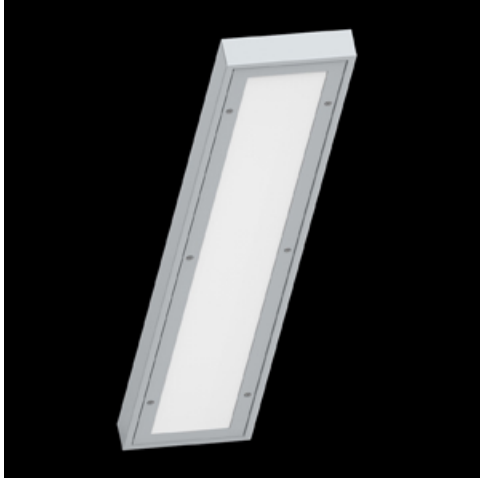

Product: RUBIN SPORT NEW LED 16000 PC-T MICRO-PRM IP44 STRONG EDD 34 830 / 1190X220

Index: 19.3135.0013.34

Description

Surface mounted luminary dedicated for sports halls, gyms and schools. The body is made of powder-coated steel sheet. The luminaire is equipped with a PC and PMMA diffuser (with a microprismatic structure) with an additional stiffening mount, which does not require a protective grid.

Product information

Category	Industrial luminaires
Family	RUBIN SPORT NEW LED
Name	RUBIN SPORT NEW LED 16000 PC-T MICRO-PRM IP44 STRONG EDD 34 830 / 1190X220
Index	19.3135.0013.34

Light and electrical data

Mechanical data

Assembly	surface mounted on ceiling
Material	steel sheet
Color	RAL 9016 (white)
Diffuser	PC-T MICRO-PRM (transparent polycarbonate and micro-prismatic diffuser PMMA)
Impact resistant	IK10
Dimensions [mm]	1190 x 220 x 60