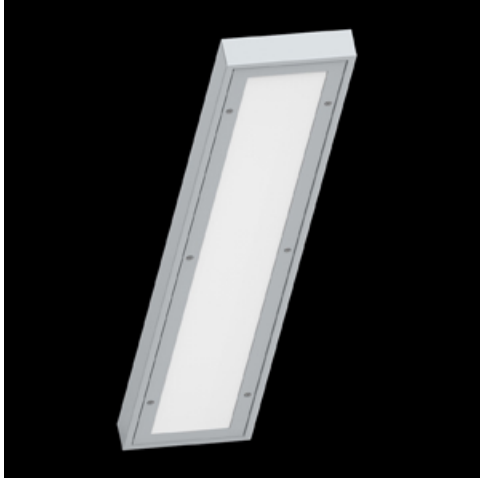

Product: RUBIN SPORT NEW LED 16000 PC-T MICRO-PRM IP44 STRONG E 34 830 / 1190X220

Index: 19.3135.0011.34

Description

Surface mounted luminary dedicated for sports halls, gyms and schools. The body is made of powder-coated steel sheet. The luminaire is equipped with a PC and PMMA diffuser (with a microprismatic structure) with an additional stiffening mount, which does not require a protective grid.

Product information

Category	Industrial luminaires
Family	RUBIN SPORT NEW LED
Name	RUBIN SPORT NEW LED 16000 PC-T MICRO-PRM IP44 STRONG E 34 830 / 1190X220
Index	19.3135.0011.34

Light and electrical data

Mechanical data

Assembly	surface mounted on ceiling
Material	steel sheet
Color	RAL 9016 (white)
Diffuser	PC-T MICRO-PRM (transparent polycarbonate and micro-prismatic diffuser PMMA)
Impact resistant	IK10
Weight [kg]	7,6
Dimensions [mm]	1190 x 220 x 60