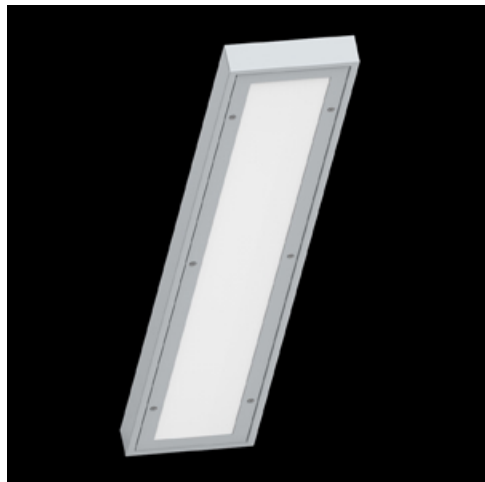

Product: RUBIN SPORT NEW LED 16000 PC-T MICRO-PRM IP44 STRONG E 34 830 / 1190X220

Index: 19.3135.0011.34

Description

Surface mounted luminary dedicated for sports halls, gyms and schools. The body is made of powder-coated steel sheet. The luminaire is equipped with a PC and PMMA diffuser (with a microprismatic structure) with an additional stiffening mount, which does not require a protective grid.

Product information

Category	Industrial luminaires
Family	RUBIN SPORT NEW LED
Name	RUBIN SPORT NEW LED 16000 PC-T MICRO-PRM IP44 STRONG E 34 830 / 1190X220
Index	19.3135.0011.34

Light and electrical data

Mechanical data

Assembly	surface mounted on ceiling
Material	steel sheet
Color	RAL 9016 (white)
Diffuser	PC-T MICRO-PRM (transparent polycarbonate and micro-prismatic diffuser PMMA)
Impact resistant	IK10
Weight [kg]	7,6
Dimensions [mm]	1190 x 220 x 60