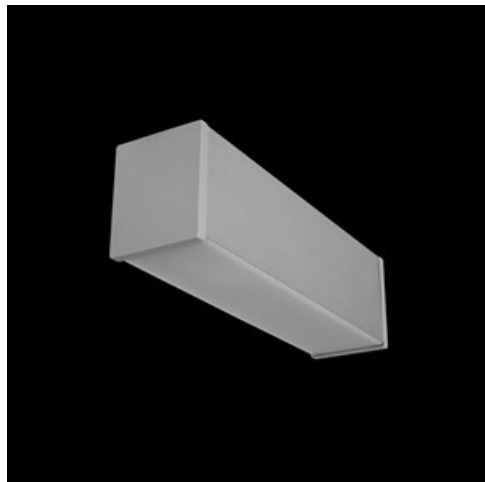

Product: X-LINE WALL 1x E27 PLX 24 / POD ŹRÓDŁO PARATHOM STICK

Index: 19.3101.0001.24

Description

Luminaire for replaceable sources with a popular E27 base made of aluminum profile equipped with a opal diffuser. Installation depending on the version is ceiling mounted (X-Line Surface) or on the wall (X-Line Kinkiet). The luminaire must be equipped with a Parathome Stick source for the E27 base.

Product information

Category	Surface mounted luminaires
Family	X-LINE E27
Name	X-LINE WALL 1x E27 PLX 24 / POD ŹRÓDŁO PARATHOM STICK
Index	19.3101.0001.24

Light and electrical data

Light source	LED E27 PARATHOM STICK (not included)
Luminous flux LED [lm]	depending on applied light source
LED power [W]	depending on applied light source
Luminaire luminous flux [lm]	depending on applied light source
Power of luminaire [W]	depending on applied light source
Luminaire's light efficiency [lm/W]	depending on applied light source
Color of the light [K]	depending on applied light source
CRI	depending on applied light source
SDCM (LED sources)	depending on applied light source
Beam angle [°]	(C0-C180) / (C90-C270) - 113,2° / 114,4°
Protection against electric shock	I
Protection degree	IP44
Voltage	220..240 V, 50..60 Hz
Lifetime of LED sources [h]	depending on applied light source
Lx/By	depending on applied light source
Driver	none

Mechanical data

Assembly	mounted on wall
Material	aluminum
Color	anodised aluminum
Diffuser	PLX (PMMA opal)
Impact resistant	IK04
Weight [kg]	0,3
Dimensions [mm]	250 x 63 x 74

A graph of light