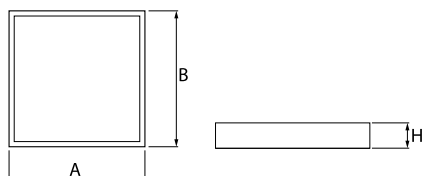

## Product information

Category	Surface mounted luminaires
Family	RUBIN LOOK LED SMOOTH
Name	RUBIN LOOK LED SMOOTH 7500 PLX E IP44 34 830 / 600X600
Index	19.3097.0018.34

## Light and electrical data

Light source	LED
Luminous flux LED [lm]	7875
LED power [W]	39,8
Luminaire luminous flux [lm]	5924
Power of luminaire [W]	42,2
Luminaire's light efficiency [lm/W]	140,4
Color of the light [K]	3000
CRI	>80
SDCM (LED sources)	3
Beam angle [°]	(C0-C180) / (C90-C270) - 109,6° / 109,6°
Protection against electric shock	I
Protection degree	IP44
Voltage	220..240 V, 50..60 Hz
Lifetime of LED sources [h]	60000
Lx/By	L80/B10
Operating temperature range [°C]	5 ÷ 30
Driver	standard on/off (E)
Power factor cos φ	>0,95
Circuit load capacity	9 (B10), 15 (B16), 15 (C10), 24 (C16)

## Mechanical data

Assembly	surface mounted on ceiling
Material	steel sheet
Color	RAL 9016 (white)
Diffuser	PLX (PMMA opal)
Impact resistant	IK04
Dimensions [mm]	620 x 620 x 56