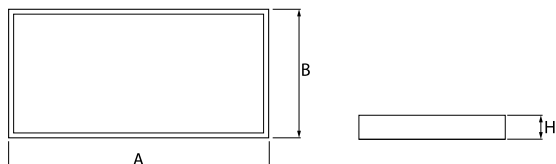

## Light and electrical data

Light source	LED
Luminous flux LED [lm]	3750
LED power [W]	24
Luminaire luminous flux [lm]	2821
Power of luminaire [W]	29
Luminaire's light efficiency [lm/W]	97,3
Color of the light [K]	4000
CRI	>80
SDCM (LED sources)	3
Beam angle [°]	(C0-C180) / (C90-C270) - 109,6° / 109,6°
Protection against electric shock	I
Protection degree	IP44
Voltage	220..240 V, 50..60 Hz
Lifetime of LED sources [h]	60000
Lx/By	L80/B10
Operating temperature range [°C]	5 ÷ 30
Driver	DIM DALI (EDD)
Power factor cos φ	>0,95
Circuit load capacity	14 (B10), 24 (B16), 22 (C10), 36 (C16)

## Mechanical data

Assembly	surface mounted on ceiling
Material	steel sheet
Color	RAL 9006 (gray, metallic, fine structure)
Diffuser	PLX (PMMA opal)
Impact resistant	IK04
Weight [kg]	4,45
Dimensions [mm]	620 x 365 x 56