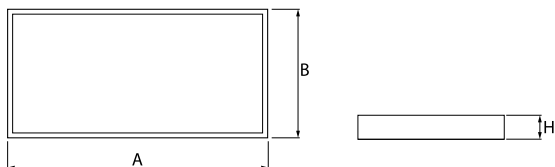

## Light and electrical data

Light source	LED
Luminous flux LED [lm]	3750
LED power [W]	24
Luminaire luminous flux [lm]	2821
Power of luminaire [W]	29
Luminaire's light efficiency [lm/W]	97,3
Color of the light [K]	4000
CRI	>80
SDCM (LED sources)	3
Beam angle [°]	(C0-C180) / (C90-C270) - 109,6° / 109,6°
Protection against electric shock	I
Protection degree	IP44
Voltage	220..240 V, 50..60 Hz
Lifetime of LED sources [h]	60000
Lx/By	L80/B10
Operating temperature range [°C]	5 ÷ 30
Driver	standard on/off (E)
Power factor cos φ	>0,95
Circuit load capacity	15 (B10), 24 (B16), 24 (C10), 40 (C16)

## Mechanical data

Assembly	surface mounted on ceiling
Material	steel sheet
Color	RAL 9006 (gray, metallic, fine structure)
Diffuser	PLX (PMMA opal)
Impact resistant	IK04
Weight [kg]	4,35
Dimensions [mm]	620 x 365 x 56