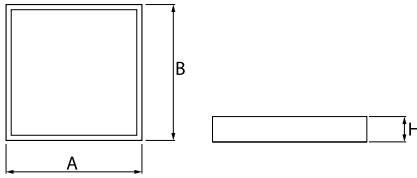

## Product information

Category	Surface mounted luminaires
Family	RUBIN LOOK LED IP44
Name	RUBIN LOOK LED 6600 PLX E IP44 34 840 / 600X600
Index	19.3096.0038.34

## Light and electrical data

Light source	LED
Luminous flux LED [lm]	6848
LED power [W]	33,7
Luminaire luminous flux [lm]	4873
Power of luminaire [W]	35,3
Luminaire's light efficiency [lm/W]	138
Color of the light [K]	4000
CRI	>80
SDCM (LED sources)	3
Beam angle [°]	(C0-C180) / (C90-C270) - 108,2° / 107,2°
Photobiological risk class (IEC/EN 62471)	RG0
Protection against electric shock	I
Protection degree	IP44
Voltage	220..240 V, 50..60 Hz
Lifetime of LED sources [h]	100000 (1) / 147000 (2)
Lx/By	L80/B10 (1) / L70/B50 (2)
Operating temperature range [°C]	5 ÷ 30
Driver	standard on/off (E)
Power factor cos φ	>0,95
Circuit load capacity	16 (B10), 25 (B16), 26(C10), 42 (C16)

**Mechanical data**

Assembly	surface mounted on ceiling
Material	steel sheet
Color	RAL 9016 (white)
Diffuser	PLX (PMMA opal)
Impact resistant	IK04
Weight [kg]	6,84
Dimensions [mm]	620 x 625 x 61

**A graph of light**