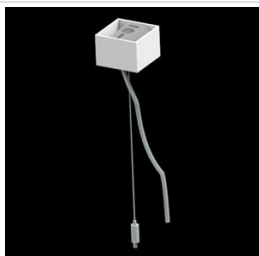

Product: X-LINE PRO COMPACT 4000/8000 PLX-T/MICRO-PRM E 24 840 LINE / L-2250MM

Index: 19.2118.5541.24

Description

Light fitting made out of aluminium profile. Simple luminaire construction (no mounting plates or LED plates). LEDs in the standard version are mounted by inserting them into the slot in the middle of the profile. Direct-indirect (up&down) light distribution. Available optical systems: PMMA opal diffuser (PLX), microprismatic PMMA (Micro-PRM). Diffuser used for indirect light distribution (at the top of the luminaire) available only in the PLX-T version (transparent PMMA). The luminaire is available in a line version. Available colors: anodized aluminum or any color from the RAL palette on request. Gray polycarbonate end caps, white or black on request. Plastic plate (HIPS) masking the electronics compartment (only in luminaires with direct distribution). Possibility to use an aluminum snap-on aluminum cover and increase the IP rating to IP40. The use of luminaires typically for offices, public utility rooms, communication / common areas in multi-family buildings.

Mechanical data

Assembly	surface mounted on slings
Material	aluminum
Color	anodised aluminum
Diffuser	PLX-T/Micro-PRM (transparent PMMA/micro-prismatic diffuser PMMA) [up/down]
Impact resistant	IK04
Dimensions [mm]	2250 x 60 x 72

A graph of light

Accessories

Index 6E1-500KWAN1P-3

Name SUSPENSION NEW TYPE-A 24
LENGHT 1,5M WIRE 3X 1-POINT

Index 6E1-8670-B-1,5

Name SUSPENSION NEW TYPE-E
LENGHT-1,5 METER WITHOUT
WIRE 1-POINT

Index 19.2118.0001.24