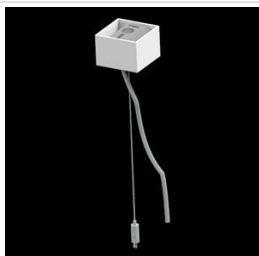

Product: X-LINE PRO COMPACT 3000/6000 PLX-T/MICRO-PRM EDD 24 840 LINE / L-1690MM

Index: 19.2118.5443.24

Description

Light fitting made out of aluminium profile. Simple luminaire construction (no mounting plates or LED plates). LEDs in the standard version are mounted by inserting them into the slot in the middle of the profile. Direct-indirect (up&down) light distribution. Available optical systems: PMMA opal diffuser (PLX), microprismatic PMMA (Micro-PRM). Diffuser used for indirect light distribution (at the top of the luminaire) available only in the PLX-T version (transparent PMMA). The luminaire is available in a line version. Available colors: anodized aluminum or any color from the RAL palette on request. Gray polycarbonate end caps, white or black on request. Plastic plate (HIPS) masking the electronics compartment (only in luminaires with direct distribution). Possibility to use an aluminum snap-on aluminum cover and increase the IP rating to IP40. The use of luminaires typically for offices, public utility rooms, communication / common areas in multi-family buildings.

Mechanical data

Assembly	surface mounted on slings
Material	aluminum
Color	anodised aluminum
Diffuser	PLX-T/Micro-PRM (transparent PMMA/micro-prismatic diffuser PMMA) [up/down]
Impact resistant	IK04
Dimensions [mm]	1690 x 60 x 72

A graph of light

Accessories

Index 6E1-500KWAN1P-5

Name SUSPENSION NEW TYPE-A 24
LENGHT 1,5M WIRE 5X 1-POINT

Index 6E1-8670-B-1,5

Name SUSPENSION NEW TYPE-E
LENGHT-1,5 METER WITHOUT
WIRE 1-POINT

Index 19.2118.0001.24