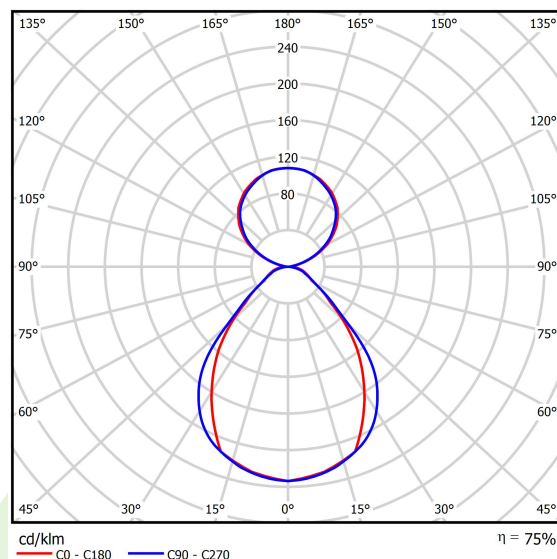

A graph of light