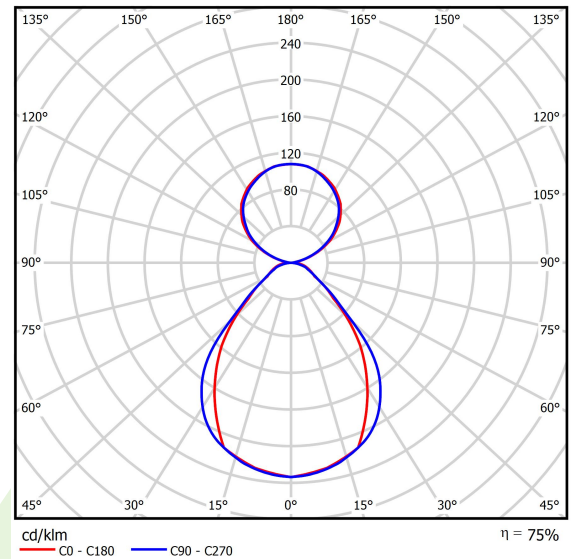

A graph of light