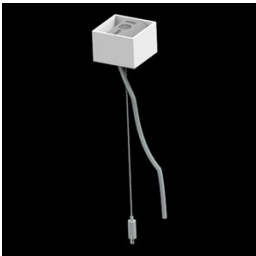

Accessories

Index 6E1-500KWAN1P-3

Name SUSPENSION NEW TYPE-A 24
LENGHT 1,5M WIRE 3X 1-POINT