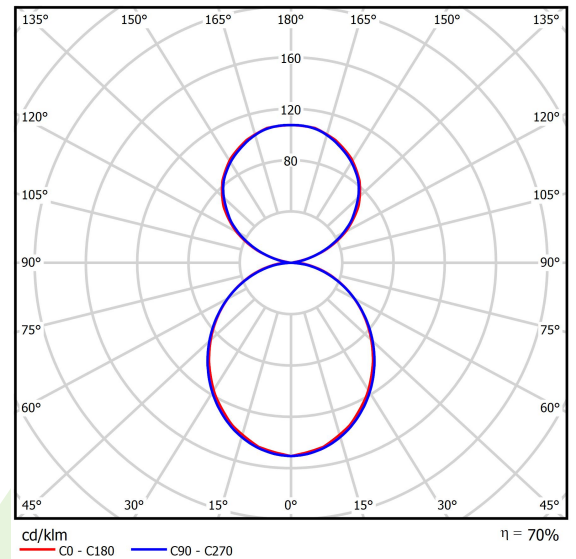

A graph of light