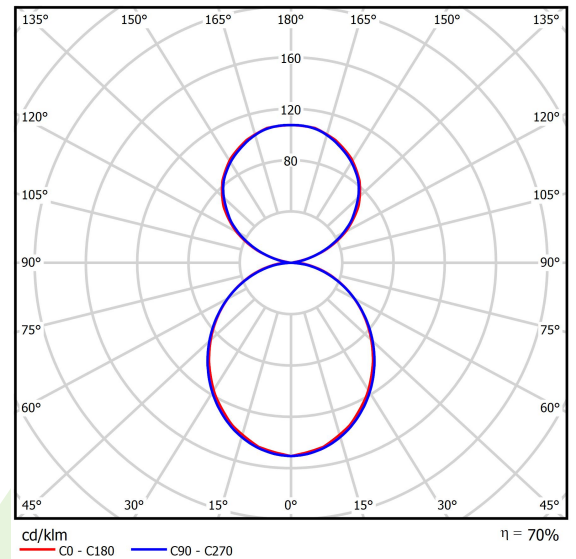

## Light and electrical data

Light source	<b>LED</b>
Luminous flux LED [lm]	<b>7034</b>
LED power [W]	<b>35,4</b>
Luminaire luminous flux [lm]	<b>4959</b>
Power of luminaire [W]	<b>39,6</b>
Luminaire's light efficiency [lm/W]	<b>125,2</b>
Color of the light [K]	<b>4000</b>
CRI	<b>&gt;80</b>
SDCM (LED sources)	<b>3</b>
Beam angle [°]	<b>(C0-C180) / (C90-C270) - 103,4° / 104,2°</b>
Photobiological risk class (IEC/EN 62471)	<b>RG0</b>
Protection against electric shock	<b>I</b>
Protection degree	<b>IP40</b>
Voltage	<b>220..240 V, 50..60 Hz</b>
Lifetime of LED sources [h]	<b>60000</b>
Lx/By	<b>L80/B10</b>
Operating temperature range [°C]	<b>5 ÷ 35</b>
Driver	<b>standard (E)</b>
Circuit load capacity	<b>15 (B10), 25 (B16), 24 (C10), 38 (C16)</b>

## A graph of light