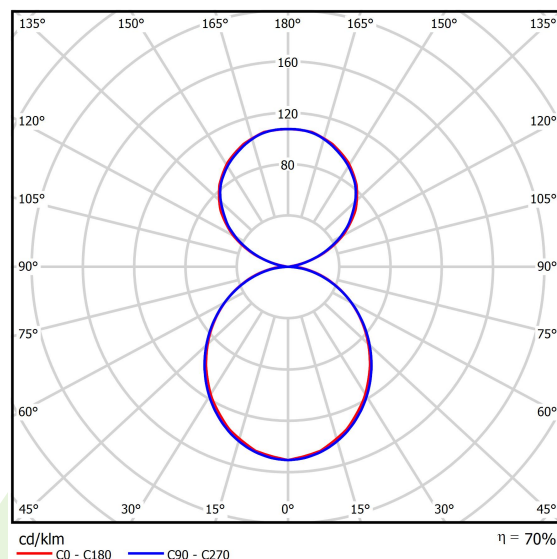

## Light and electrical data

Light source	<b>LED</b>
Luminous flux LED [lm]	<b>3517</b>
LED power [W]	<b>17,7</b>
Luminaire luminous flux [lm]	<b>2479</b>
Power of luminaire [W]	<b>19,8</b>
Luminaire's light efficiency [lm/W]	<b>125,2</b>
Color of the light [K]	<b>4000</b>
CRI	<b>&gt;80</b>
SDCM (LED sources)	<b>3</b>
Beam angle [°]	<b>(C0-C180) / (C90-C270) - 103,4° / 104,2°</b>
Photobiological risk class (IEC/EN 62471)	<b>RG0</b>
Protection against electric shock	<b>I</b>
Protection degree	<b>IP40</b>
Voltage	<b>220..240 V, 50..60 Hz</b>
Lifetime of LED sources [h]	<b>60000</b>
Lx/By	<b>L80/B10</b>
Operating temperature range [°C]	<b>5 ÷ 35</b>
Driver	<b>DIM DALI (EDD)</b>
Circuit load capacity	<b>17 (B10), 28 (B16), 26 (C10), 41 (C16)</b>

## A graph of light