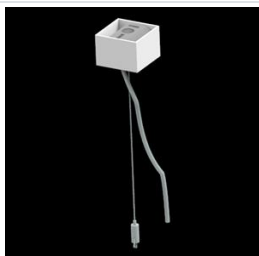

Accessories

Index 6E1-500KWAN1P-5

Name SUSPENSION NEW TYPE-A 24
LENGHT 1,5M WIRE 5X 1-POINT