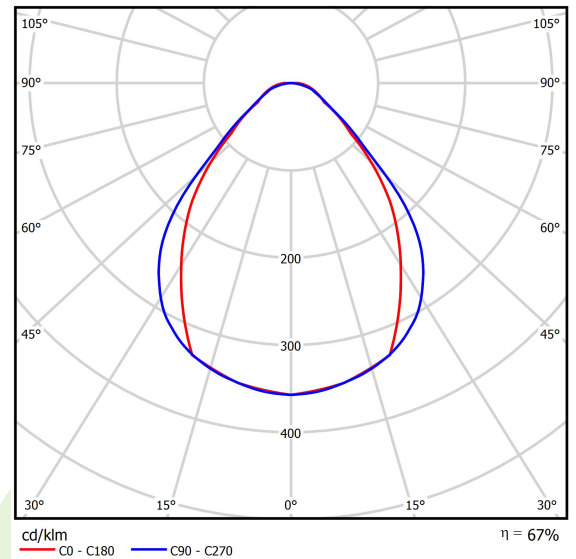

A graph of light