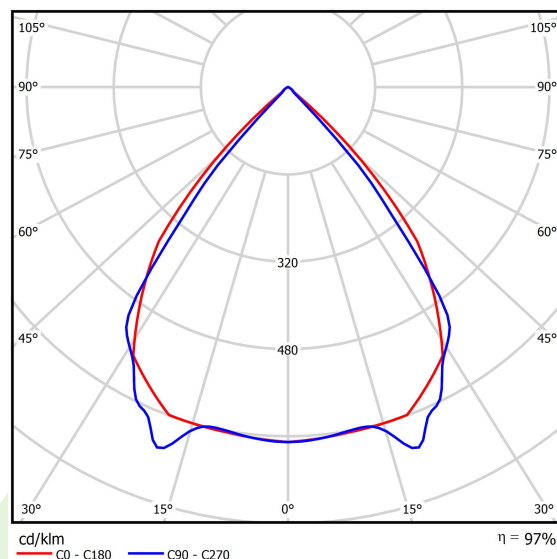

## Light and electrical data

Light source	LED
Luminous flux LED [lm]	6678
LED power [W]	33,6
Luminaire luminous flux [lm]	6484
Power of luminaire [W]	37,6
Luminaire's light efficiency [lm/W]	172,4
Color of the light [K]	4000
CRI	>80
SDCM (LED sources)	3
Beam angle [°]	(C0-C180) / (C90-C270) - 82,4° / 76,2°
Photobiological risk class (IEC/EN 62471)	RG0
Protection against electric shock	I
Protection degree	IP40
Voltage	220..240 V, 50..60 Hz
Lifetime of LED sources [h]	72000
Lx/By	L80/B10
Operating temperature range [°C]	5 ÷ 35
Driver	standard (E)
Circuit load capacity	22 (B10), 35 (B16), 36 (C10), 59 (C16)

## A graph of light