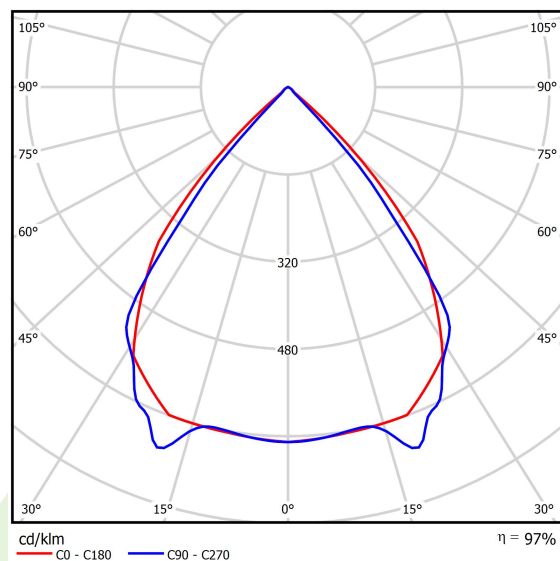

A graph of light