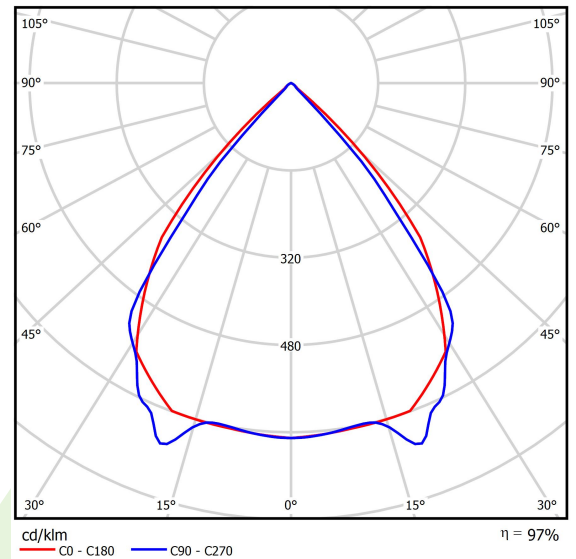

A graph of light