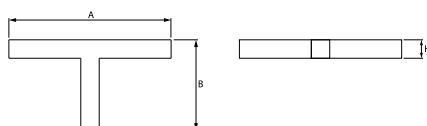

Technical drawing:

Light and electrical features:

Light source	LED
Voltage	220..240 V, 50..60 Hz
Lifetime of LED sources [h]	100000 (1) / 147000 (2)
Lx/By	L80/B10 (1) / L70/B50 (2)
CRI	>80
SDCM (LED sources)	3
Operating temperature range [°C]	5 ÷ 30
Driver	standard on/off (E) DIM DALI (EDD) *
Power factor cos φ	>0,95

* Variant to specify when ordering

Mechanical features:

Assembly	directly mounted to ceiling construction or surface mounted on slings
Material	aluminum
Color	anodised aluminum
Diffuser	Micro-PRM (micro-prismatic diffuser PMMA) PLX (PMMA opal)

Additional information:

The luminaire can be made in CLO version.

Note: The power shown refers to the whole system (tolerance +/- 10%).
The given luminous flux refers to LED light sources (tolerance +/- 10% depends on the value of the colour temperature).
Technical data may be changed. Photos of the luminaires may differ from reality.
Date of last update: 23-12-2022