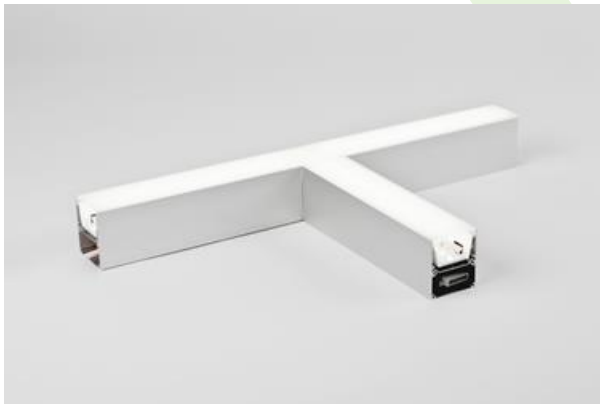

## X-LINE LED CONNECTOR T

Surface mounted luminaires

Light fitting made out of aluminium profile equipped with opal diffuser or MPRM and driver. X-LINE fittings are intended to be mounted on ceiling or pendants. The luminaires are adjusted to be linked together with specially designed links, which provide great freedom in arranging elements of the system as well as great functionality. In the family of X-LINE LED fittings modules of renowned brands are applied.

## Main parameters:

Name	Luminous flux LED [lm]	Power of luminaire [W]	Color [K]	Dimensions A x B x H [mm]
X-LINE LED 3900	3788 / 3926	21,7	3000 / 4000	1126 x 593 x 71
X-LINE LED 6600	6608 / 6848	35,3	3000 / 4000	1126 x 593 x 71

## Mechanical features:

Assembly	directly mounted to ceiling construction or surface mounted on slings
Material	aluminum
Color	anodised aluminum
Diffuser	Micro-PRM (micro-prismatic diffuser PMMA) PLX (PMMA opal)