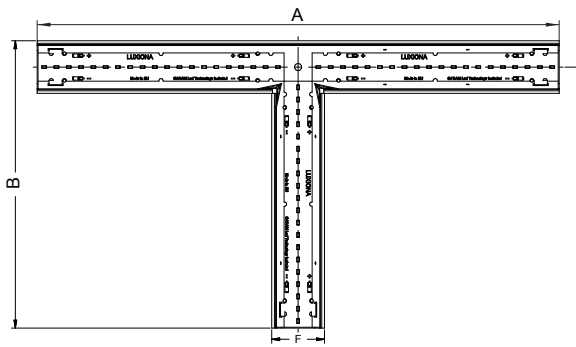

Dodatkowe informacje / Additional information: