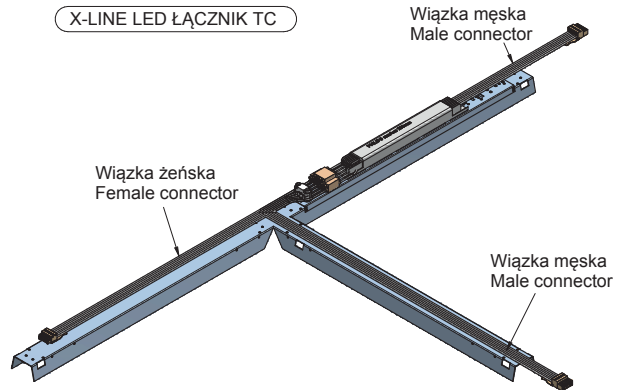

## X-LINE LED CONNECTOR T

Surface mounted luminaires

Light fitting made out of aluminium profile equipped with opal diffuser or MPRM and driver. X-LINE fittings are intended to be mounted on ceiling or pendants. The luminaires are adjusted to be linked together with specially designed links, which provide great freedom in arranging elements of the system as well as great functionality. In the family of X-LINE LED fittings modules of renowned brands are applied.

## Dodatkowe informacje / Additional information:

X-LINE LED ŁĄCZNIK TA

X-LINE LED ŁĄCZNIK LB

X-LINE LED ŁĄCZNIK TC

	A (mm)	B (mm)	C (mm)	D (mm)	E (mm)	F (mm)	G (mm)
<b>X-LINE LED ŁĄCZNIK TA / X-LINE LED CONNECTOR TA</b>							
3900	1126	593	80	966	483	60	72
6600	1126	593	80	966	483	60	72
<b>X-LINE LED ŁĄCZNIK TB / X-LINE LED CONNECTOR TB</b>							
3900	1126	593	80	966	483	60	72
6600	1126	593	80	966	483	60	72
<b>X-LINE LED ŁĄCZNIK TC / X-LINE LED CONNECTOR TC</b>							
3900	1126	593	80	966	483	60	72
6600	1126	593	80	966	483	60	72