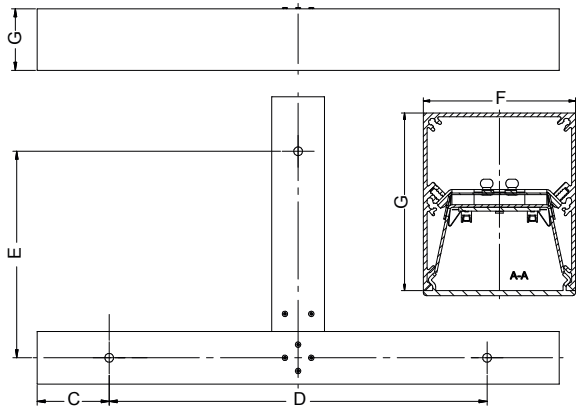

Dodatkowe informacje / Additional information: