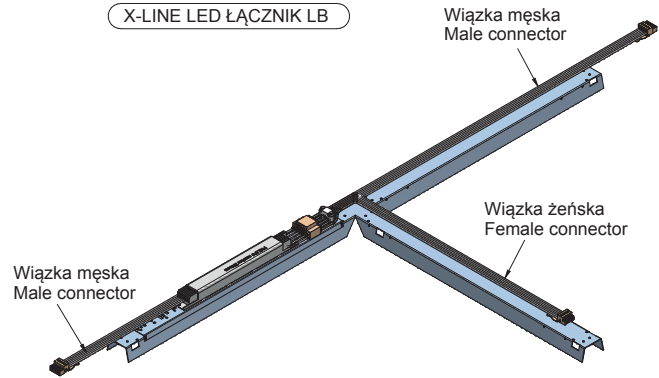

X-LINE LED ŁĄCZNIK TC