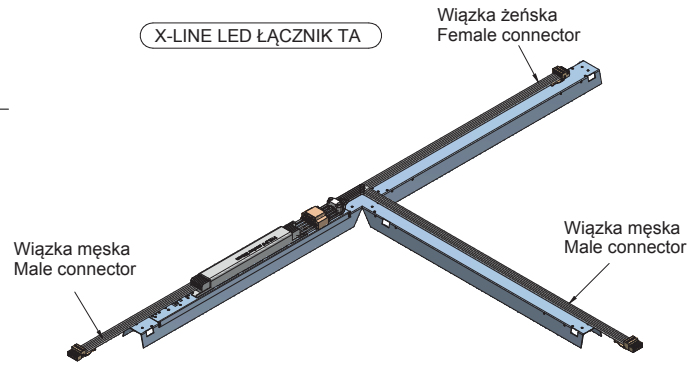

X-LINE LED ŁĄCZNIK TA

X-LINE LED ŁĄCZNIK LB